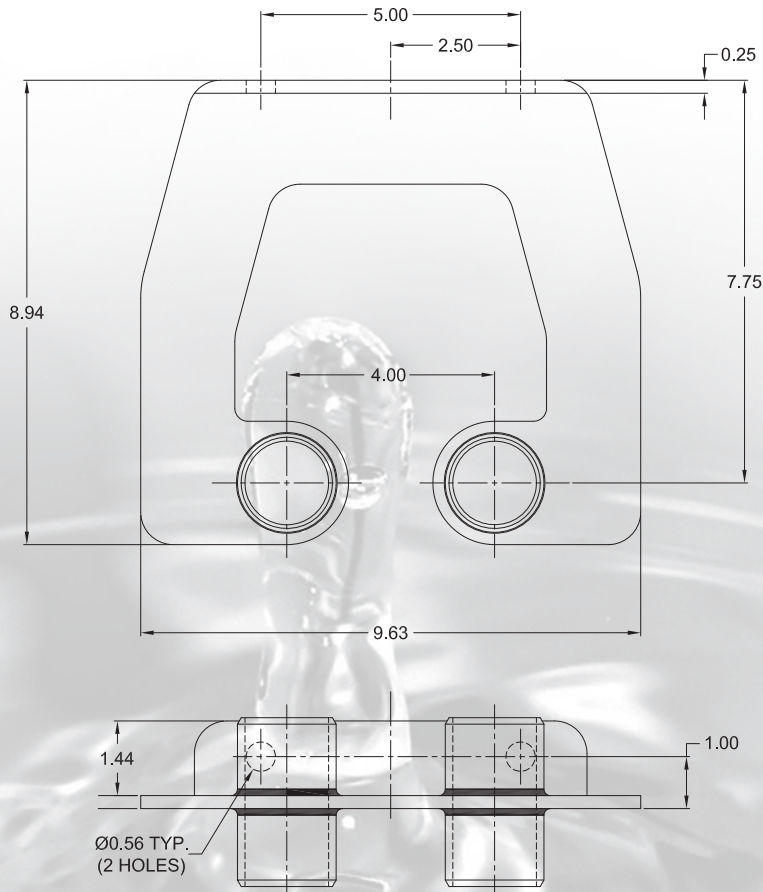

Models: PF075IB, PF100IB, PF125IB

Features:

Used for every 10Ft of basin depth

- **MATERIAL:** 304 Stainless steel
- **RAIL SIZES:** 3/4", 1" & 1-1/4"
- **WARRANTY:** 1 year

**Intermediate Guide Rail
Bracket for
3/4", 1" & 1-1/4" Rails**

PART No.	DIM "A"	DIM "B"	DIM "C"	DIM "E"	DIM 1	DIM 2
PF075IB	1-1/2	10	2-1/8	3-7/8	2-7/8	7
PF100IB	1-1/2	10	2-1/8	3-7/8	2-7/8	7
PF125IB	1-1/2	10	2-1/8	3-7/8	N/A	7

Model: PF200IB-4, PF200IB-6

Features:

Used for every 10Ft of basin depth.
For 4" piping or 6" piping

- **MATERIAL:** 304 Stainless steel
- **U-BOLT:** 304 Stainless steel
- **RAIL SIZE:** 2"
- **WARRANTY:** 1 year

PART No.	PIPING
PF200IB-4	4"
PF200IB-6	6"

**Intermediate Guide Rail
Bracket for
2" Rails,
4" or 6" Piping**