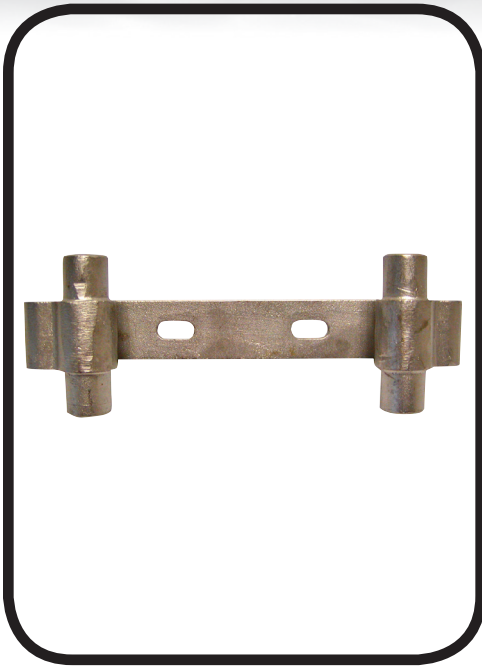

Models: PF075IB, PF100IB, PF125IB

Features:

Used for every 10Ft of basin depth

- **MATERIAL:** 304 Stainless steel
- **RAIL SIZES:** 3/4", 1" & 1-1/4"
- **WARRANTY:** 1 year

**Intermediate Guide Rail
Bracket for
3/4", 1" & 1-1/4" Rails**

PART No.	DIM "A"	DIM "B"	DIM "C"	DIM "E"	DIM 1	DIM 2
PF075IB	1-1/2	10	2-1/8	3-7/8	2-7/8	7
PF100IB	1-1/2	10	2-1/8	3-7/8	2-7/8	7
PF125IB	1-1/2	10	2-1/8	3-7/8	N/A	7

Model: PF200IB-4, PF200IB-6

Features:

Used for every 10Ft of basin depth.
For 4" piping or 6" piping

- **MATERIAL:** 304 Stainless steel
- **U-BOLT:** 304 Stainless steel
- **RAIL SIZE:** 2"
- **WARRANTY:** 1 year

PART No.	PIPING
PF200IB-4	4"
PF200IB-6	6"

**Intermediate Guide Rail
Bracket for
2" Rails,
4" or 6" Piping**