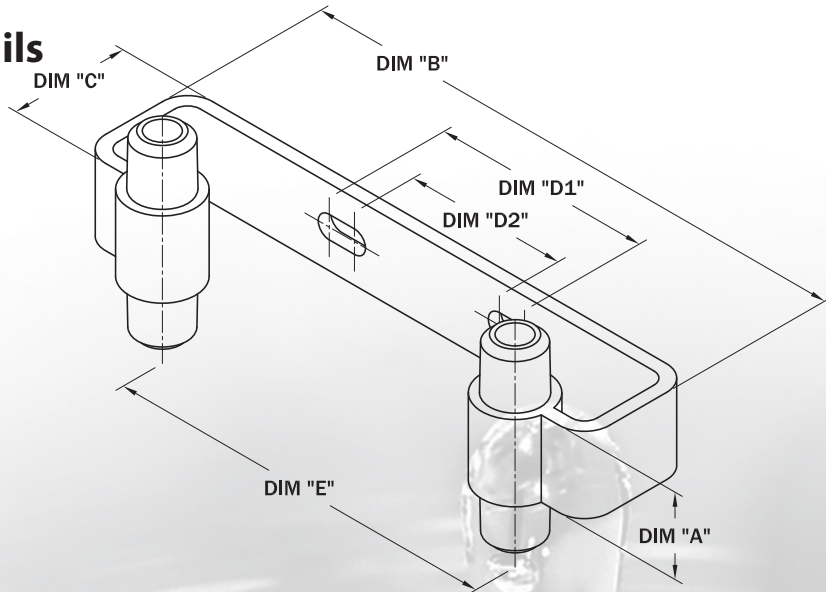

Models: PF075IB, PF100IB, PF125IB

Features:

Used for every 10Ft of basin depth

- **MATERIAL:** 304 Stainless steel
- **RAIL SIZES:** 3/4", 1" & 1-1/4"
- **WARRANTY:** 1 year

**Intermediate Guide Rail
Bracket for
3/4", 1" & 1-1/4" Rails**

PART No.	DIM "A"	DIM "B"	DIM "C"	DIM "E"	DIM 1	DIM 2
PF075IB	1-1/2	10	2-1/8	3-7/8	2-7/8	7
PF100IB	1-1/2	10	2-1/8	3-7/8	2-7/8	7
PF125IB	1-1/2	10	2-1/8	3-7/8	N/A	7

Model: PF200IB-4, PF200IB-6

Features:

Used for every 10Ft of basin depth.
For 4" piping or 6" piping

- **MATERIAL:** 304 Stainless steel
- **U-BOLT:** 304 Stainless steel
- **RAIL SIZE:** 2"
- **WARRANTY:** 1 year

PART No.	PIPING
PF200IB-4	4"
PF200IB-6	6"

**Intermediate Guide Rail
Bracket for
2" Rails,
4" or 6" Piping**